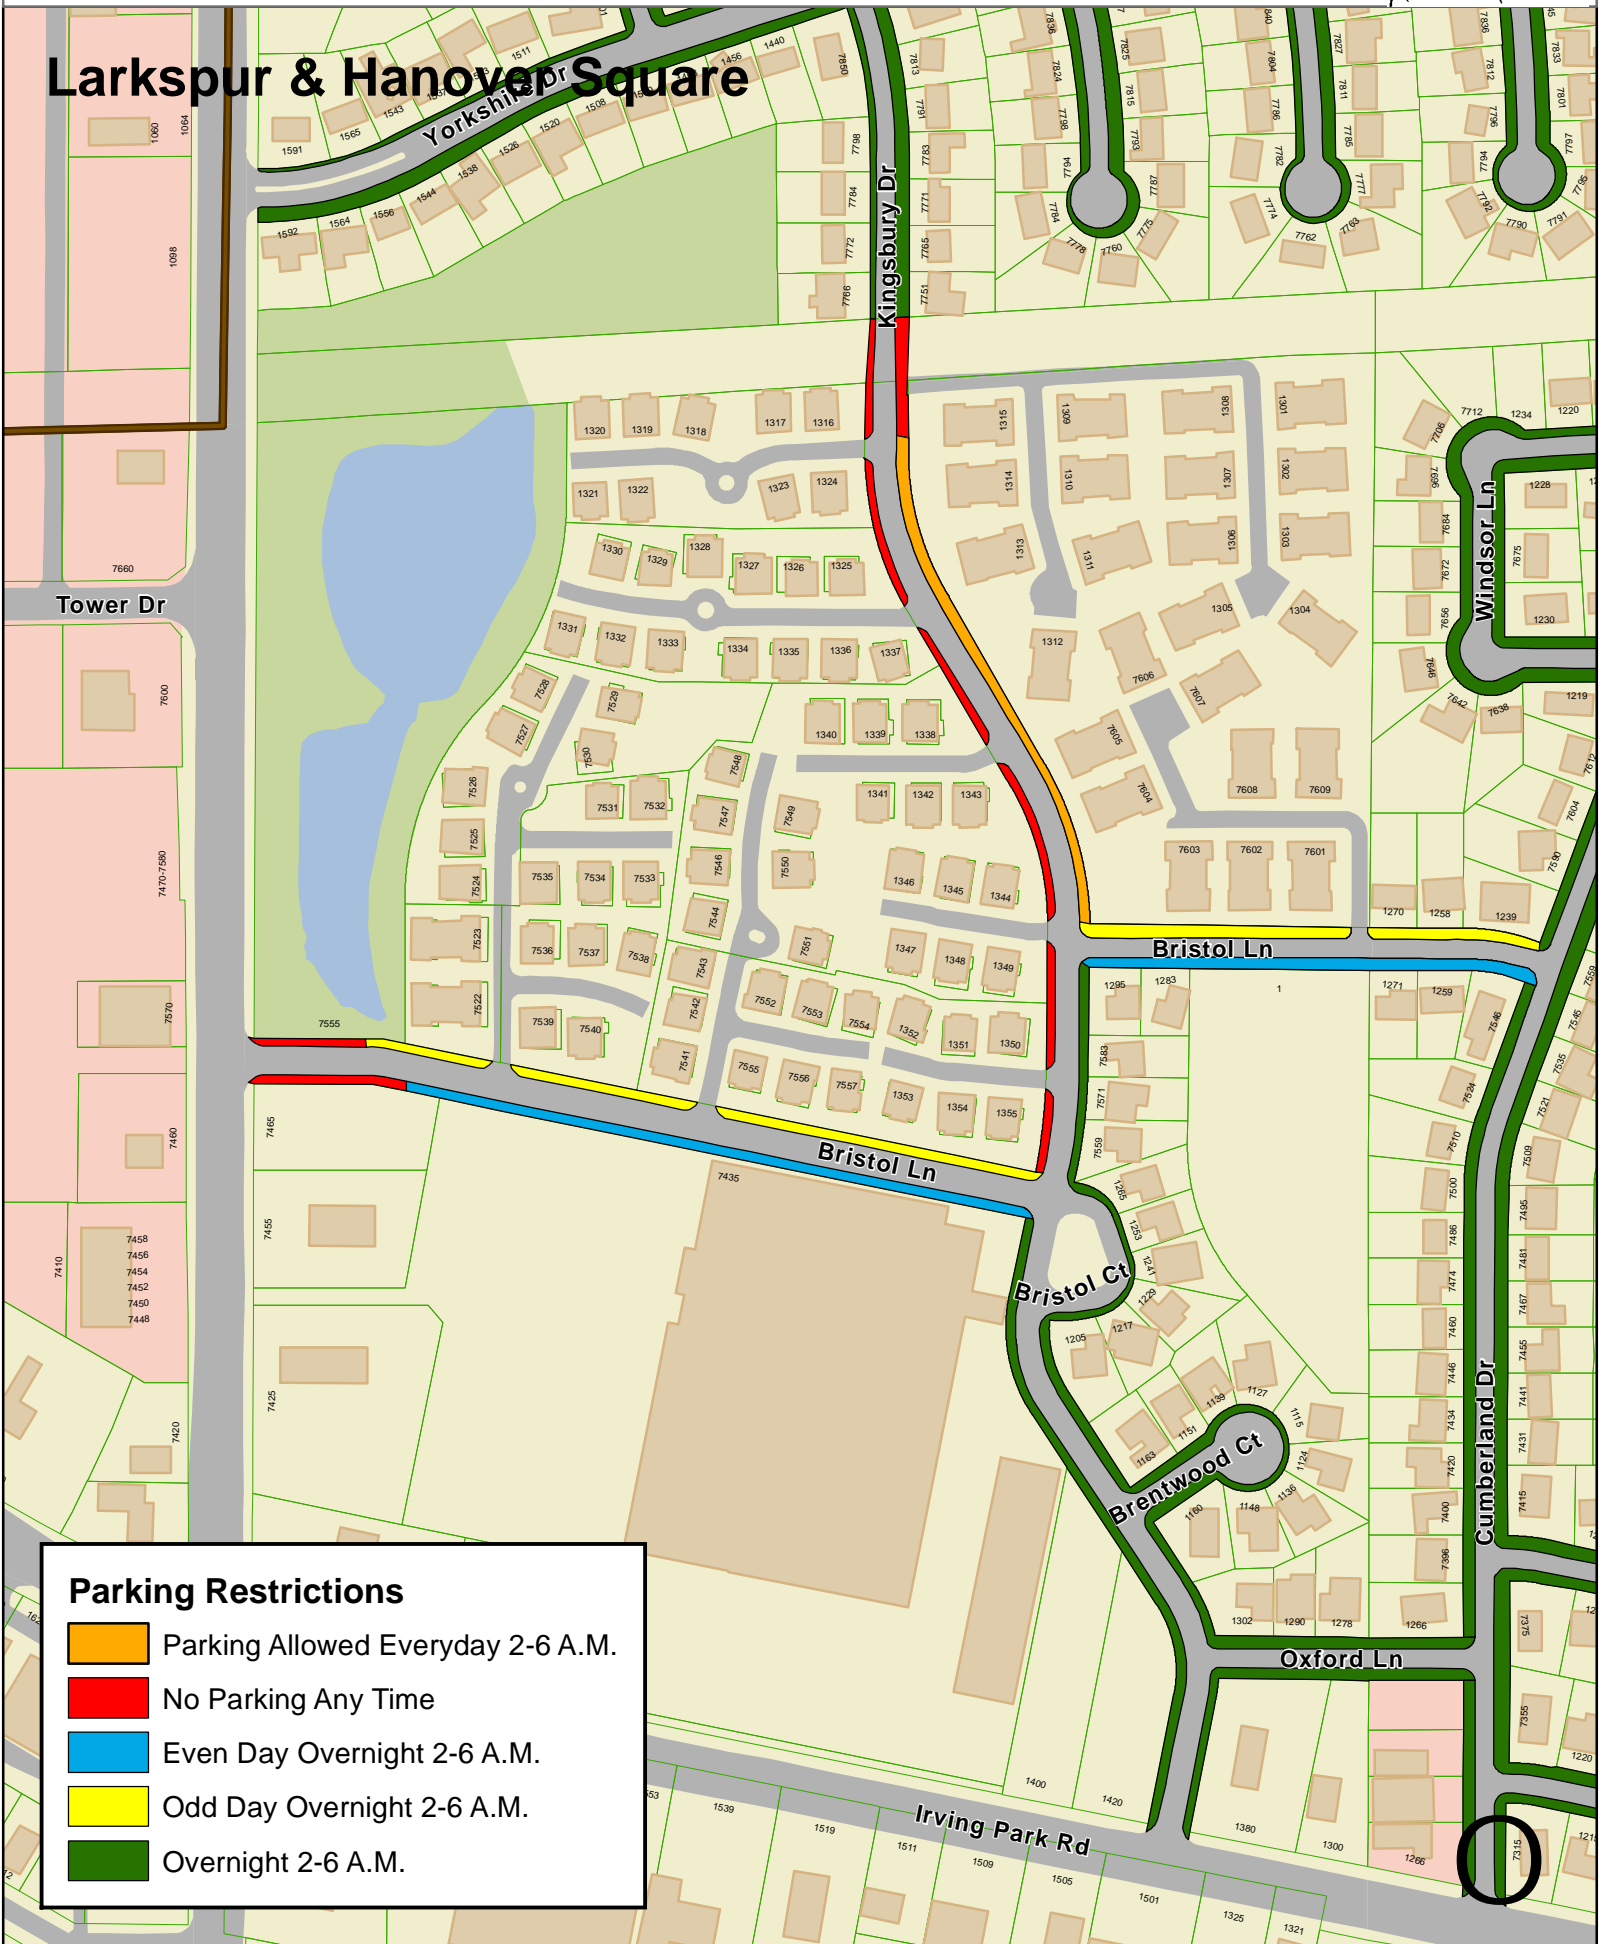

Odd/Even Day Overnight Parking

Effective 10/1/2020

Larkspur & Hanover Square

Parking Restrictions

-  Parking Allowed Everyday 2-6 A.M.
-  No Parking Any Time
-  Even Day Overnight 2-6 A.M.
-  Odd Day Overnight 2-6 A.M.
-  Overnight 2-6 A.M.